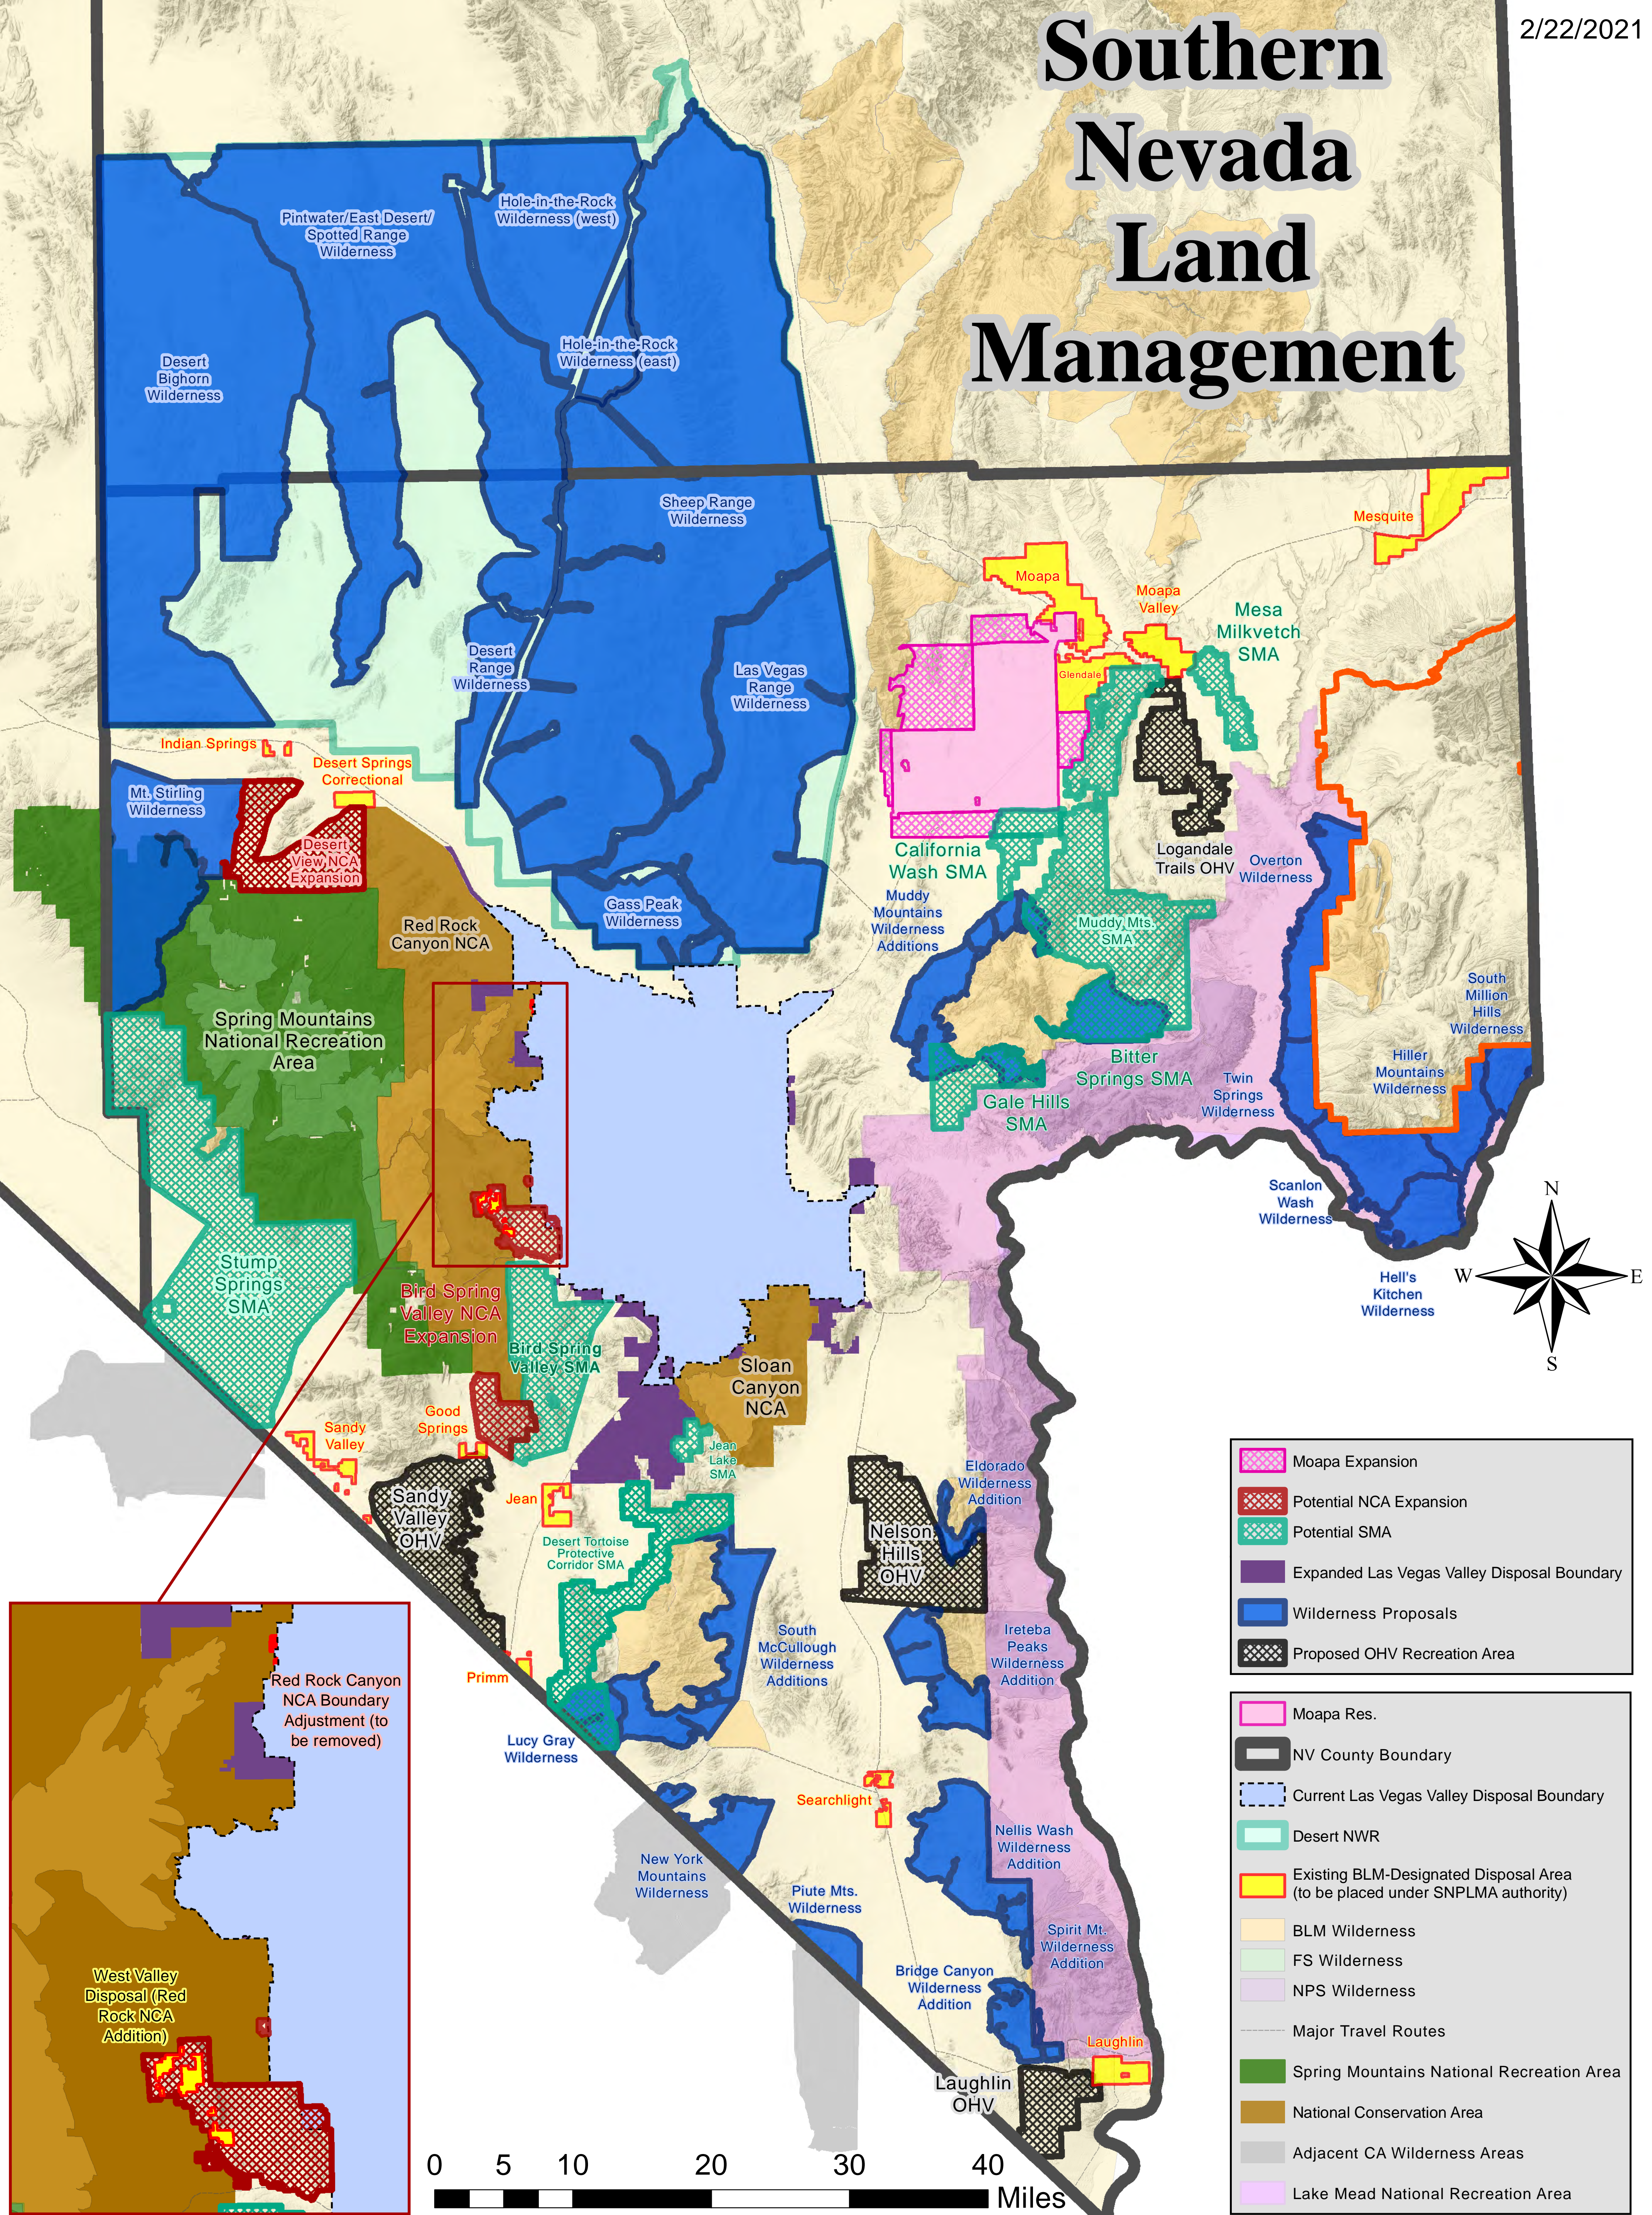

Southern Nevada Land Management

- Moapa Expansion
- Potential NCA Expansion
- Potential SMA
- Expanded Las Vegas Valley Disposal Boundary
- Wilderness Proposals
- Proposed OHV Recreation Area

- Moapa Res.
- NV County Boundary
- Current Las Vegas Valley Disposal Boundary
- Desert NWR
- Existing BLM-Designated Disposal Area (to be placed under SNPLMA authority)
- BLM Wilderness
- FS Wilderness
- NPS Wilderness
- Major Travel Routes
- Spring Mountains National Recreation Area
- National Conservation Area
- Adjacent CA Wilderness Areas
- Lake Mead National Recreation Area